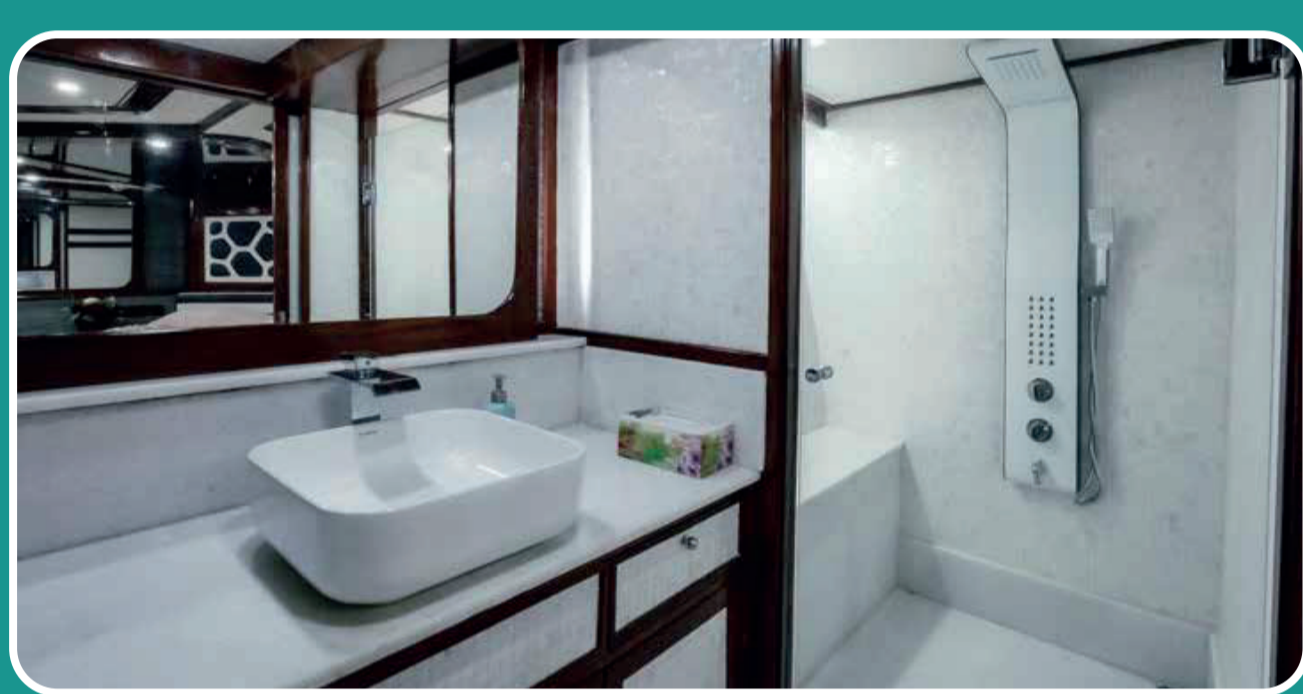

# OCEAN PEARL SUPERYACHT

CATEGORY	NAME	LENGTH	CAPACITY	BEDROOM
SUPERYACHTS	OCEAN PEARL	95 FT / 29 M	65	5

Built year - 2021 (refit)  
 Length - 95 ft / 27 m  
 Width - 20 ft / 6 m

Guest capacity - 65  
 Jacuzzi  
 Large flybridge