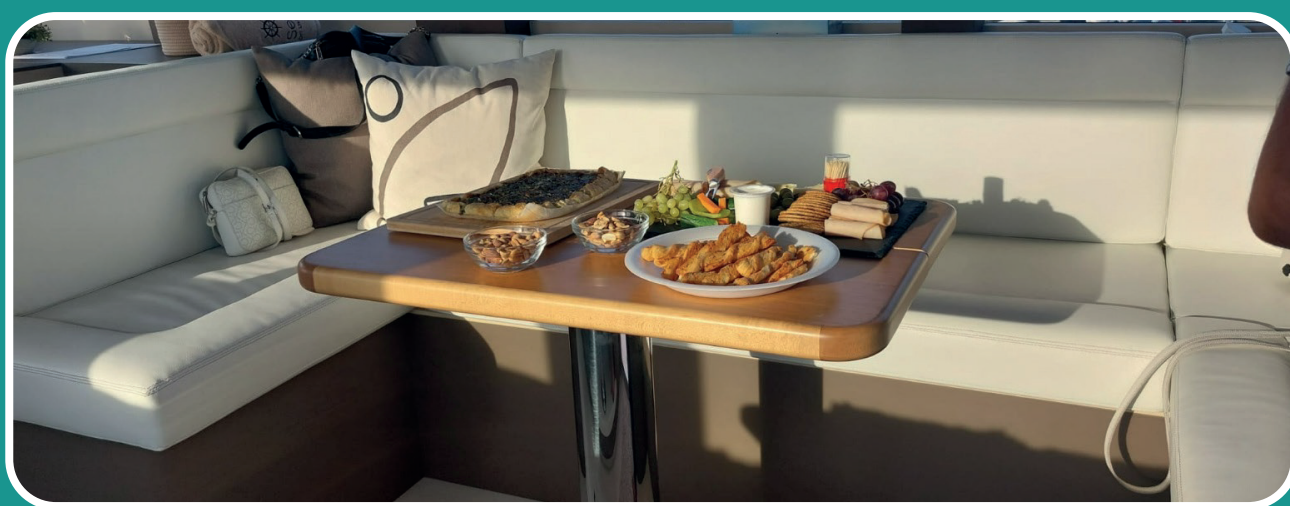

CALYPSO - POWER CATAMARAN

CATEGORY	NAME	LENGTH	CAPACITY	BEDROOM
CATAMARAN	CALYPSO	40 FT / 13 M	18	1

Built year - 2022 (Italian design)
Length - 40 ft / 13 m
Width - 14 ft / 4.2 m

Guest capacity - 18
Separate M/F toilets
15 people flybridge