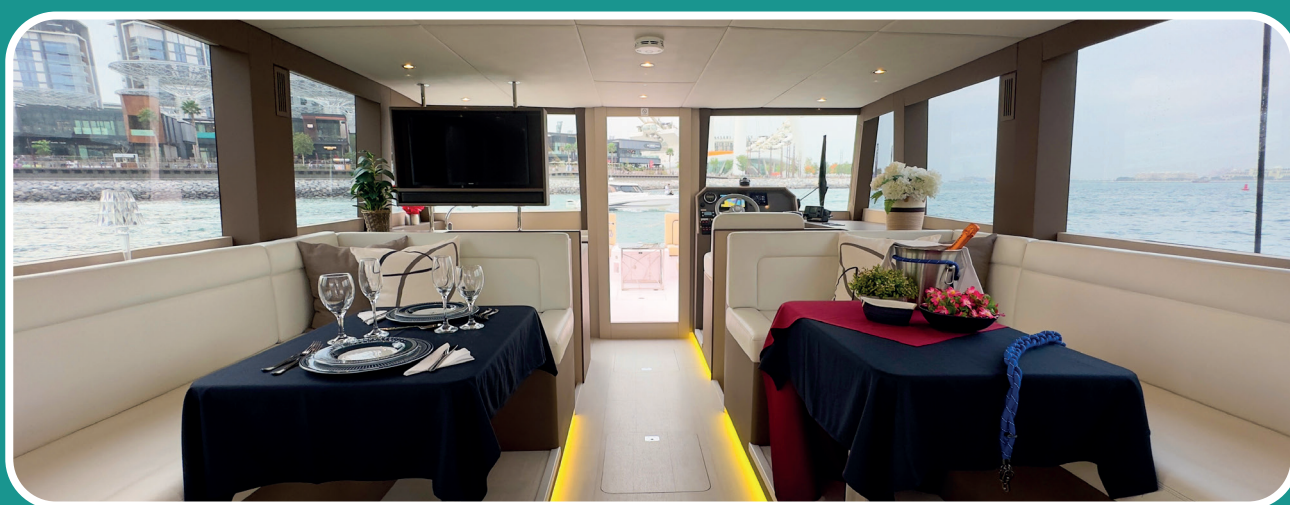

CALYPSO - POWER CATAMARAN

CATEGORY	NAME	LENGTH	CAPACITY	BEDROOM
CATAMARAN	CALYPSO	40 FT / 13 M	18	1

Built year - 2022 (Italian design)
Length - 40 ft / 13 m
Width - 14 ft / 4.2 m

Guest capacity - 18
Separate M/F toilets
15 people flybridge